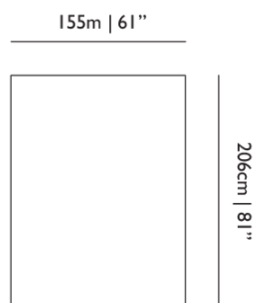

Dimensions

Product

WIDTH 200.66cm | 79"
HEIGHT 205.74cm | 81"
DEPTH 45.72cm | 18"
WEIGHT NETTO 1kg | 2.2lbs

Packaging

WIDTH 30cm | 11.8"
HEIGHT 40cm | 15.7"
CUBAGE 0.05m³ | 1.7ft³
LENGTH 40cm | 15.7"
WEIGHT 4.4kg | 9.7lbs

Technical

ADDITIONAL

300 TC Pocket depth: 35 cm / 18"

MATERIAL

100% cotton

Calligraphy Bird Fitted Sheet / Queen 61"x81"x18"

Dimensions

Product

WIDTH 154.94cm | 61"

HEIGHT 205.74cm | 81"

DEPTH 45.72cm | 18"

WEIGHT NETTO 1kg | 2.2lbs

Packaging

WIDTH 30cm | 11.8"

HEIGHT 40cm | 15.7"

CUBAGE 0.05m³ | 1.7ft³

LENGTH 40cm | 15.7"

WEIGHT 4.4kg | 9.7lbs

Technical

ADDITIONAL

300 TC Pocket depth: 35 cm / 18"

MATERIAL

100% cotton
