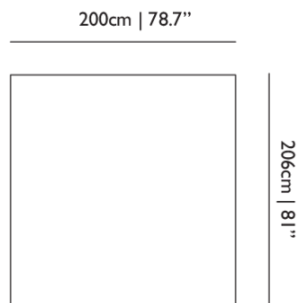

Product

WIDTH 200cm | 78.7"
HEIGHT 200cm | 78.7"
DEPTH 35cm | 13.8"
WEIGHT NETTO 1.2kg | 2.65lbs

Packaging

WIDTH 30cm | 11.8"
HEIGHT 40cm | 15.7"
CUBAGE 0.05m³ | 1.7ft³
LENGTH 40cm | 15.7"
WEIGHT 8.9kg | 19.62lbs

Packaging

WIDTH 28cm | 11"
HEIGHT 40cm | 15.7"
CUBAGE 0.04m³ | 1.54ft³
LENGTH 39cm | 15.4"
WEIGHT 16.94kg | 37.35lbs

Technical

ADDITIONAL

300 TC Pocket depth: 35 cm / 18"

MATERIAL

100% cotton

Calligraphy Bird Fitted Sheet / King 79"x81"x18"

Dimensions

Product

WIDTH 200.66cm | 79"
HEIGHT 205.74cm | 81"
DEPTH 45.72cm | 18"
WEIGHT NETTO 1kg | 2.2lbs

Packaging

WIDTH 30cm | 11.8"
HEIGHT 40cm | 15.7"
CUBAGE 0.05m³ | 1.7ft³
LENGTH 40cm | 15.7"
WEIGHT 4.4kg | 9.7lbs

WIDTH 154.94cm | 61"

HEIGHT 205.74cm | 81"

DEPTH 45.72cm | 18"

WEIGHT NETTO 1kg | 2.2lbs

Packaging

WIDTH 30cm | 11.8"

HEIGHT 40cm | 15.7"

CUBAGE 0.05m³ | 1.7ft³